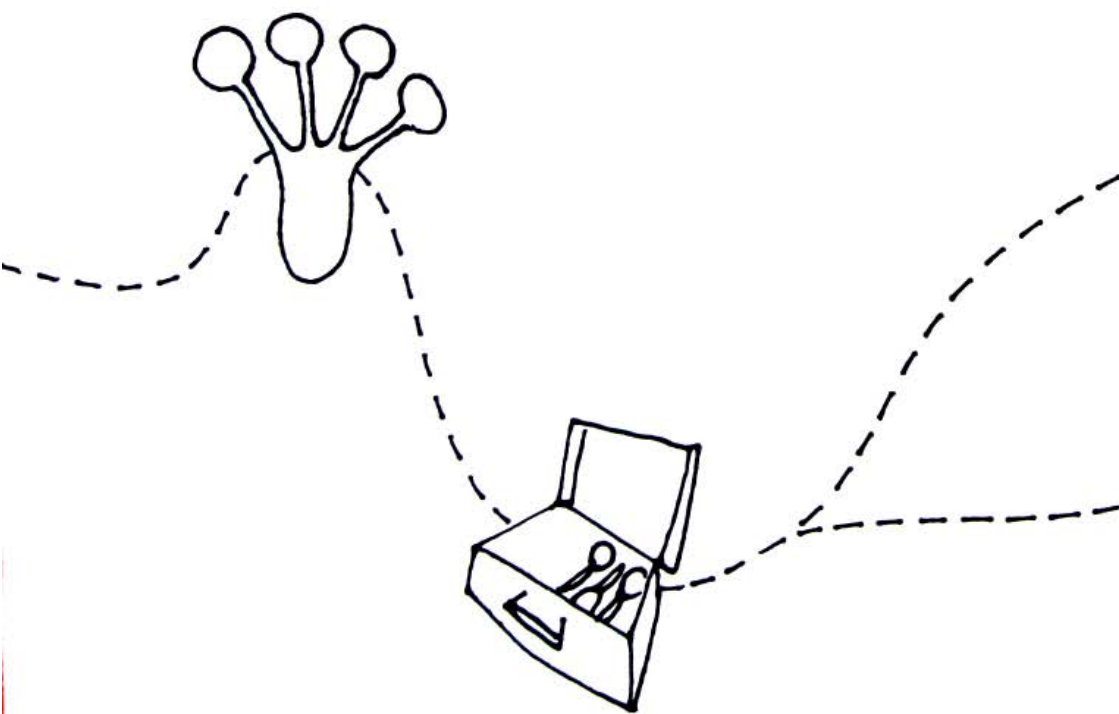

A simple line drawing of a building with a sign. The building is composed of several horizontal and vertical lines, creating a rectangular shape with a slightly angled top edge. A sign is attached to the front of the building, featuring the text "HEUTE" and "10-17" in a stylized, outlined font. There are three small black dots scattered around the building: one to the left of the top edge, and two below the sign.

HEUTE
10-17

LADEN

OFFEN