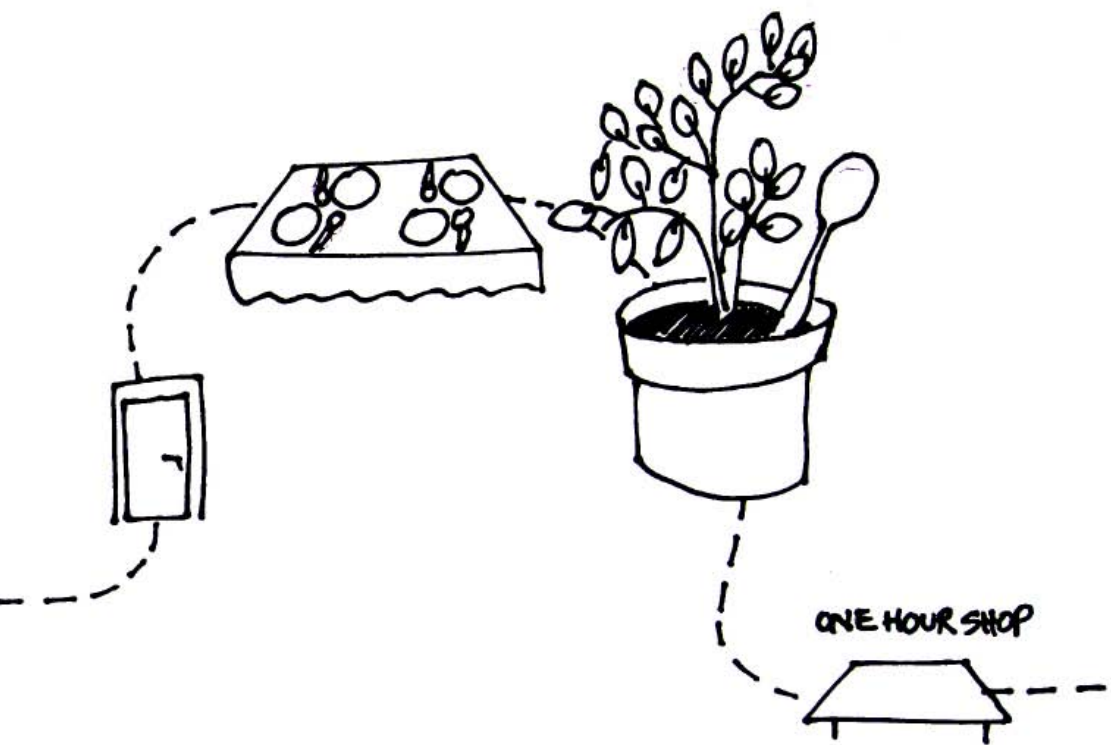

A simple line drawing of a building with a sign. The building is composed of several horizontal and vertical lines, creating a rectangular shape with a slightly angled top edge. A sign is attached to the front of the building, featuring the text "HEUTE" and "10-17" in a stylized, outlined font. There are three small black dots scattered around the building: one to the left of the top edge, and two below the sign.

HEUTE
10-17

LADEN

OFFEN