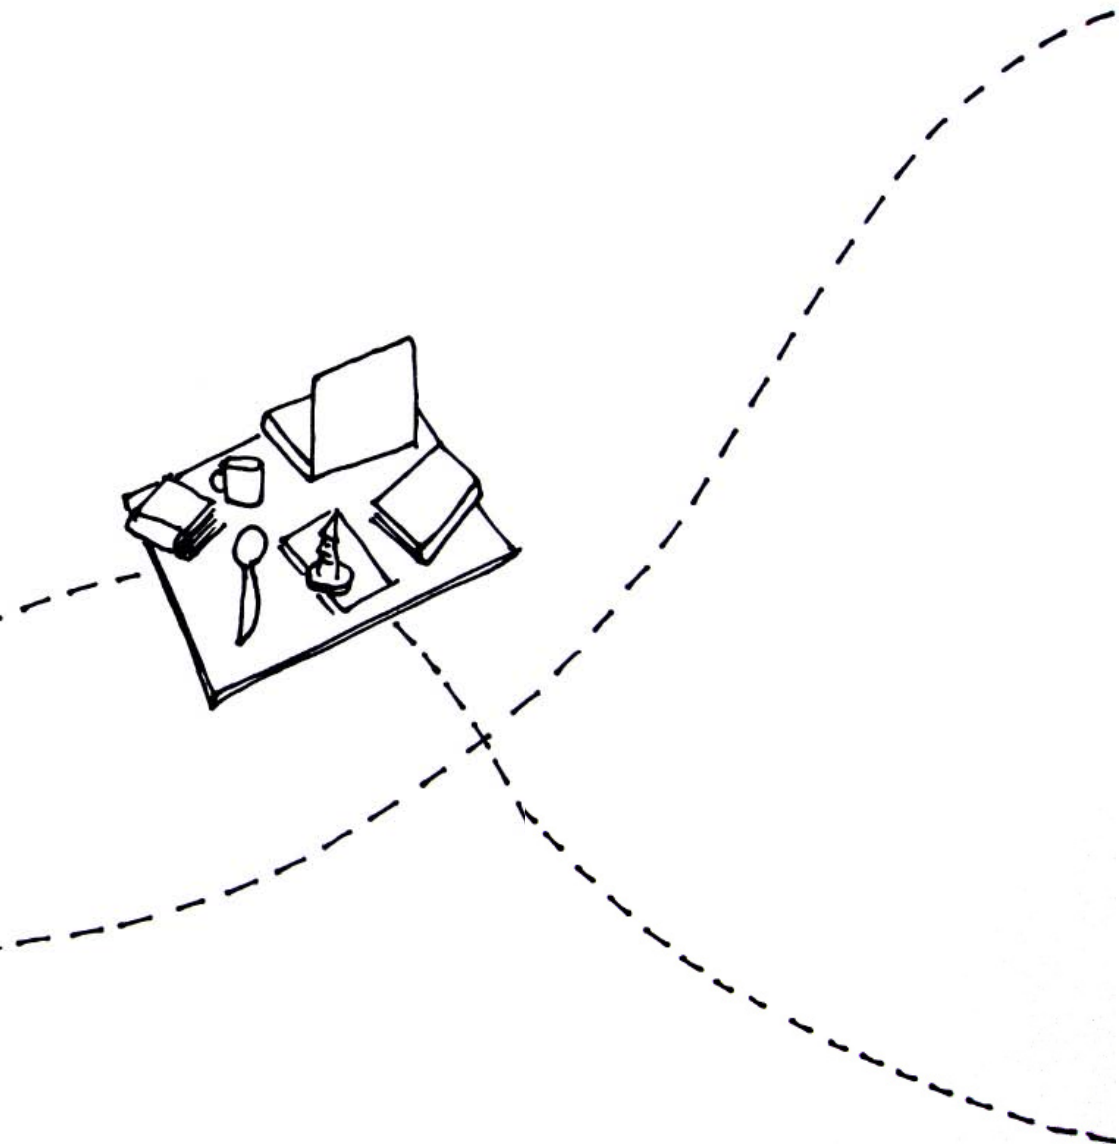

A simple line drawing of a building with a sign. The building is composed of several horizontal and vertical lines, creating a rectangular shape with a slightly angled top edge. A sign is attached to the front of the building, featuring the text "HEUTE" and "10-17" in a stylized, outlined font. There are three small black dots scattered around the building: one to the left of the top edge, and two below the sign.

HEUTE
10-17

LADEN

OFFEN